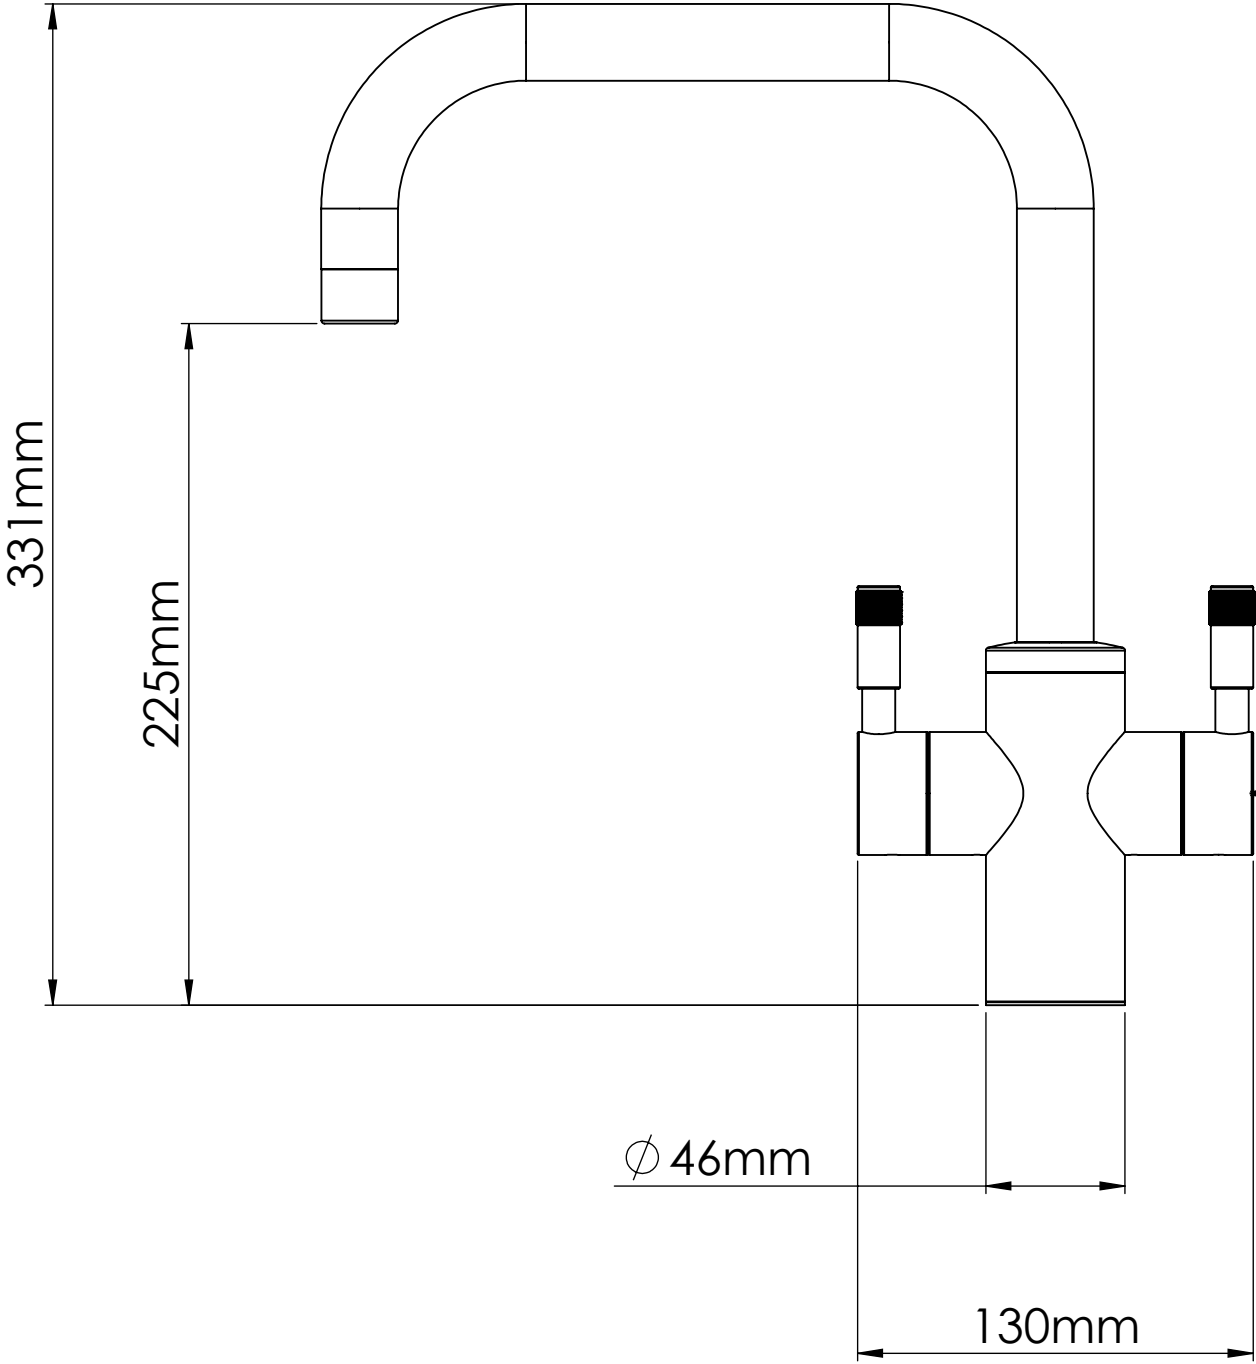

GR4621 - Signature Dual Lever Mixer - 'U' Spout

GR4621 - Signature Dual Lever Mixer - 'U' Spout